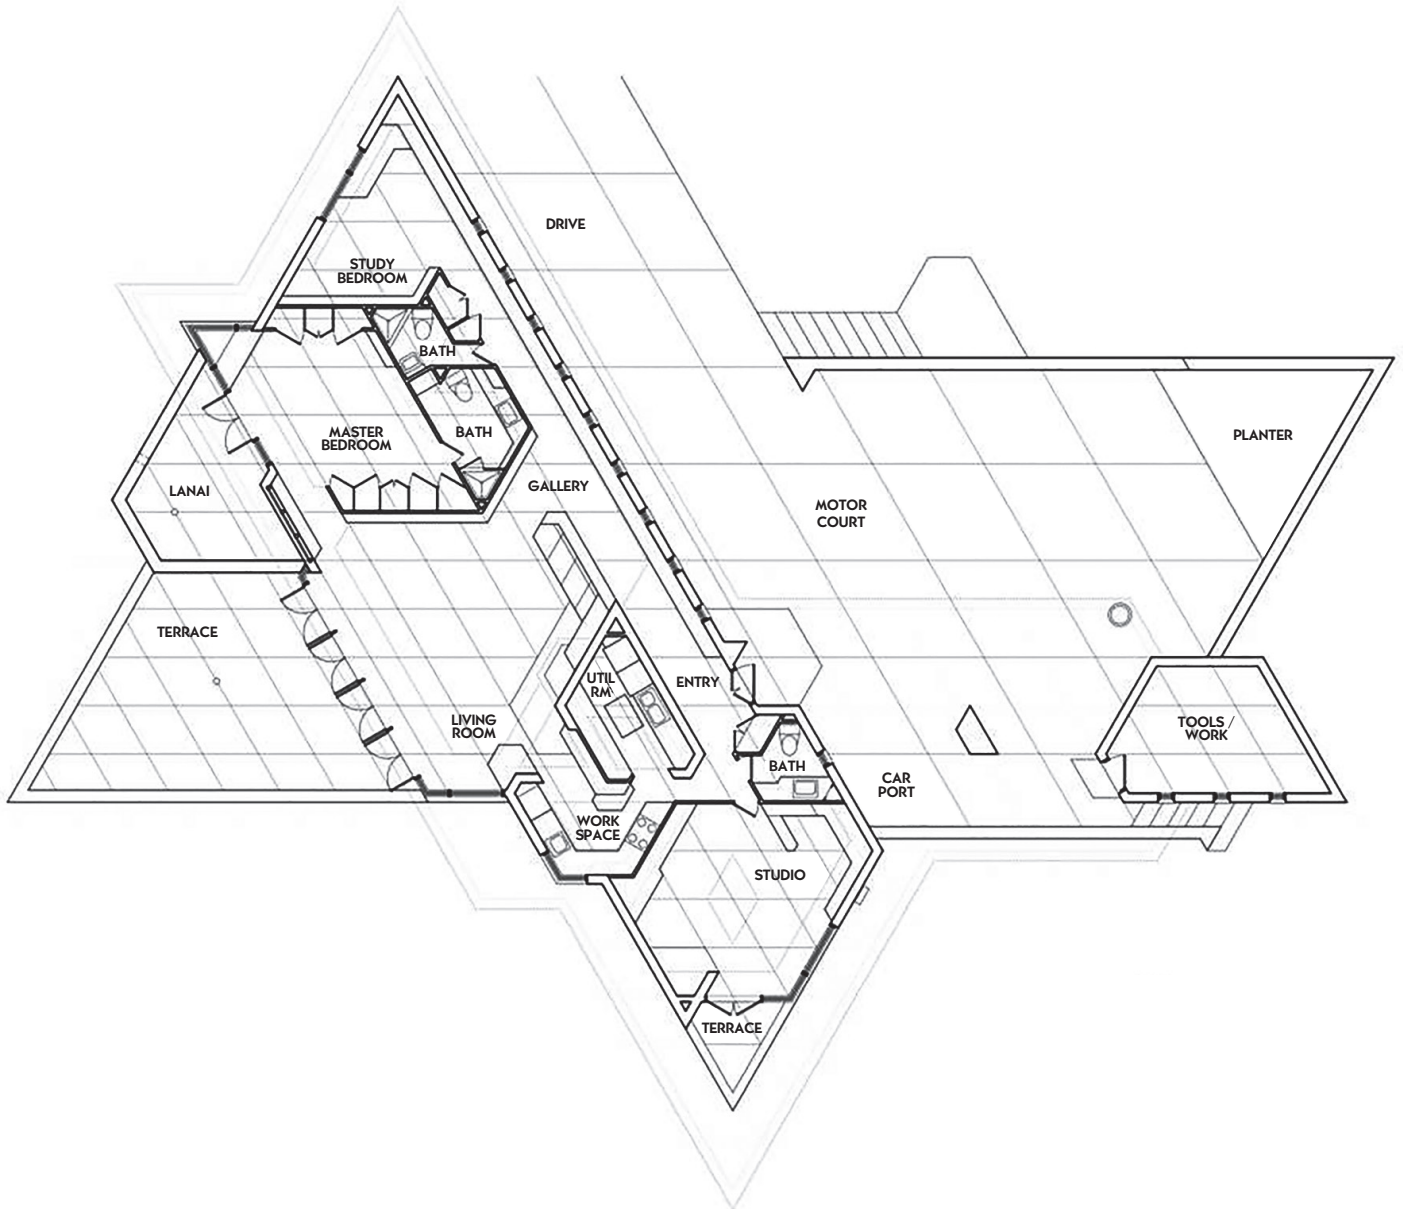

THE FRANK LLOYD WRIGHT HOUSE IN EBSWORTH PARK

THE FRANK LLOYD WRIGHT HOUSE IN EBSWORTH PARK

120 North Ballas Road, Kirkwood St. Louis, Missouri 63122

314 822 8359 | info@ebsworthpark.org